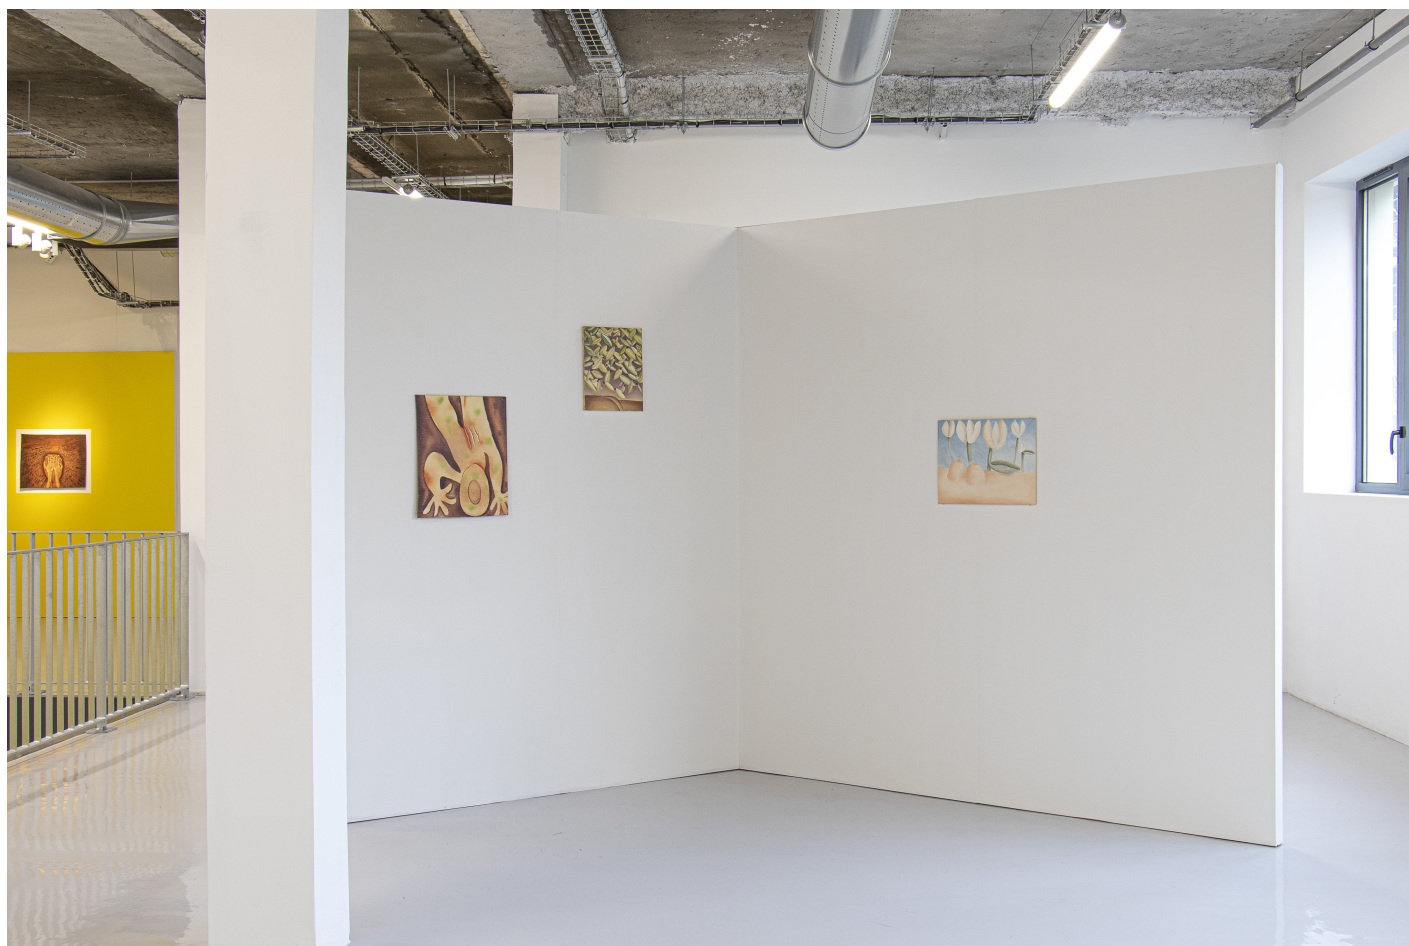

37 x 30 cm

Inv.# SDeP/P 214

Santiago de Paoli
Cojamos ahora, 2019
oil and leaf on copper

35 x 60 cm

Inv.# SDeP/P 111

Santiago de Paoli
A leaf in the wind exhibition view, January 10 - March 6, 2021

Santiago de Paoli
Morning Flowers, 2020
oil on wood