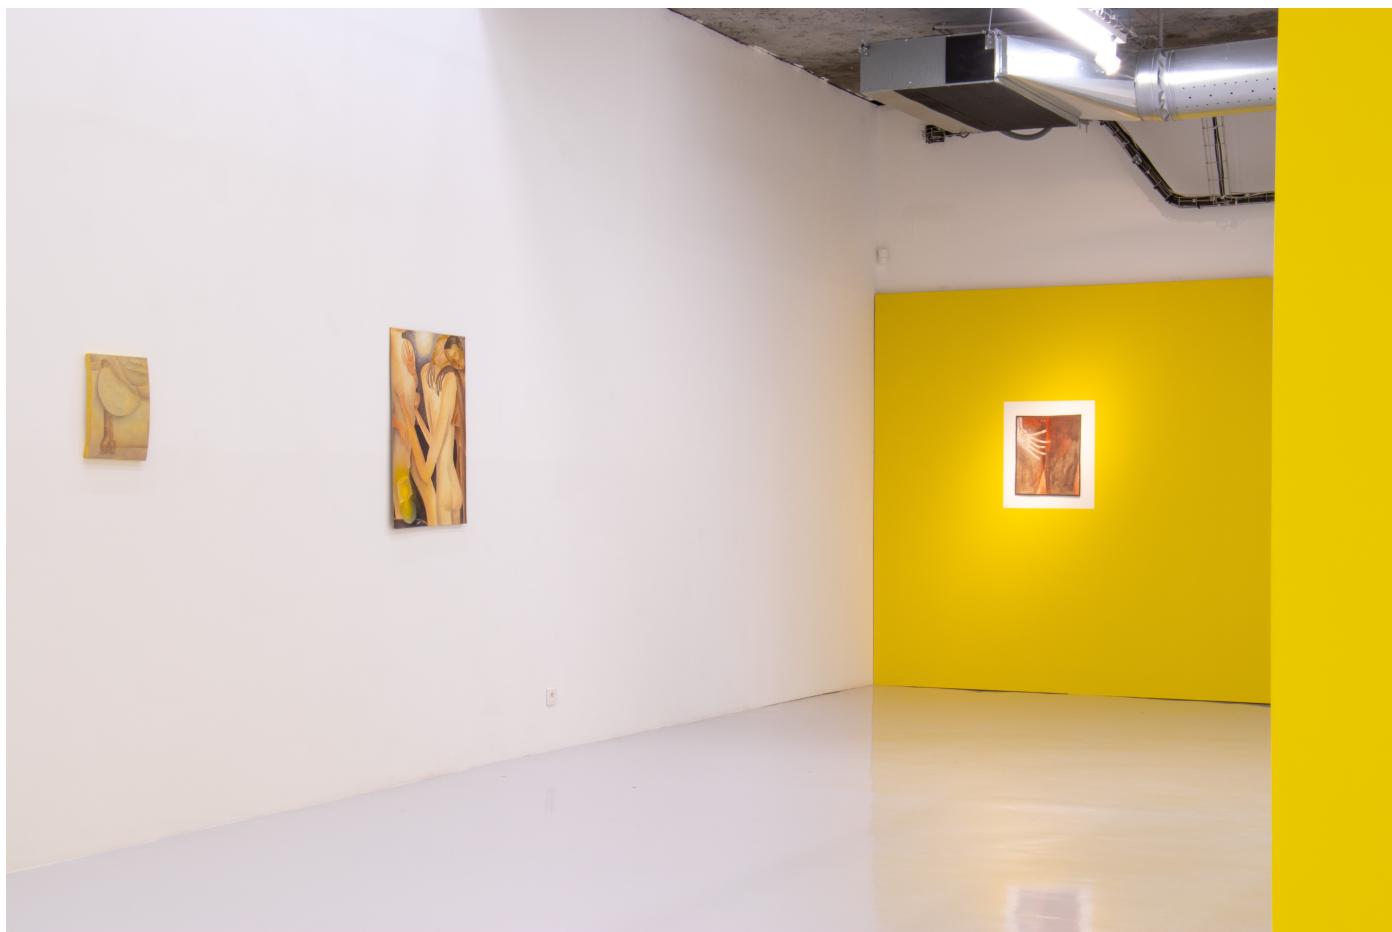

37 x 50 cm

Inv.# SDeP/P 206

Santiago de Paoli
Yellow Window, 2020
oil on canvas mounted on cardboard

41 x 26.5 cm

Inv.# SDeP/P 216

Santiago de Paoli

A leaf in the wind exhibition view, January 10 - March 6, 2021