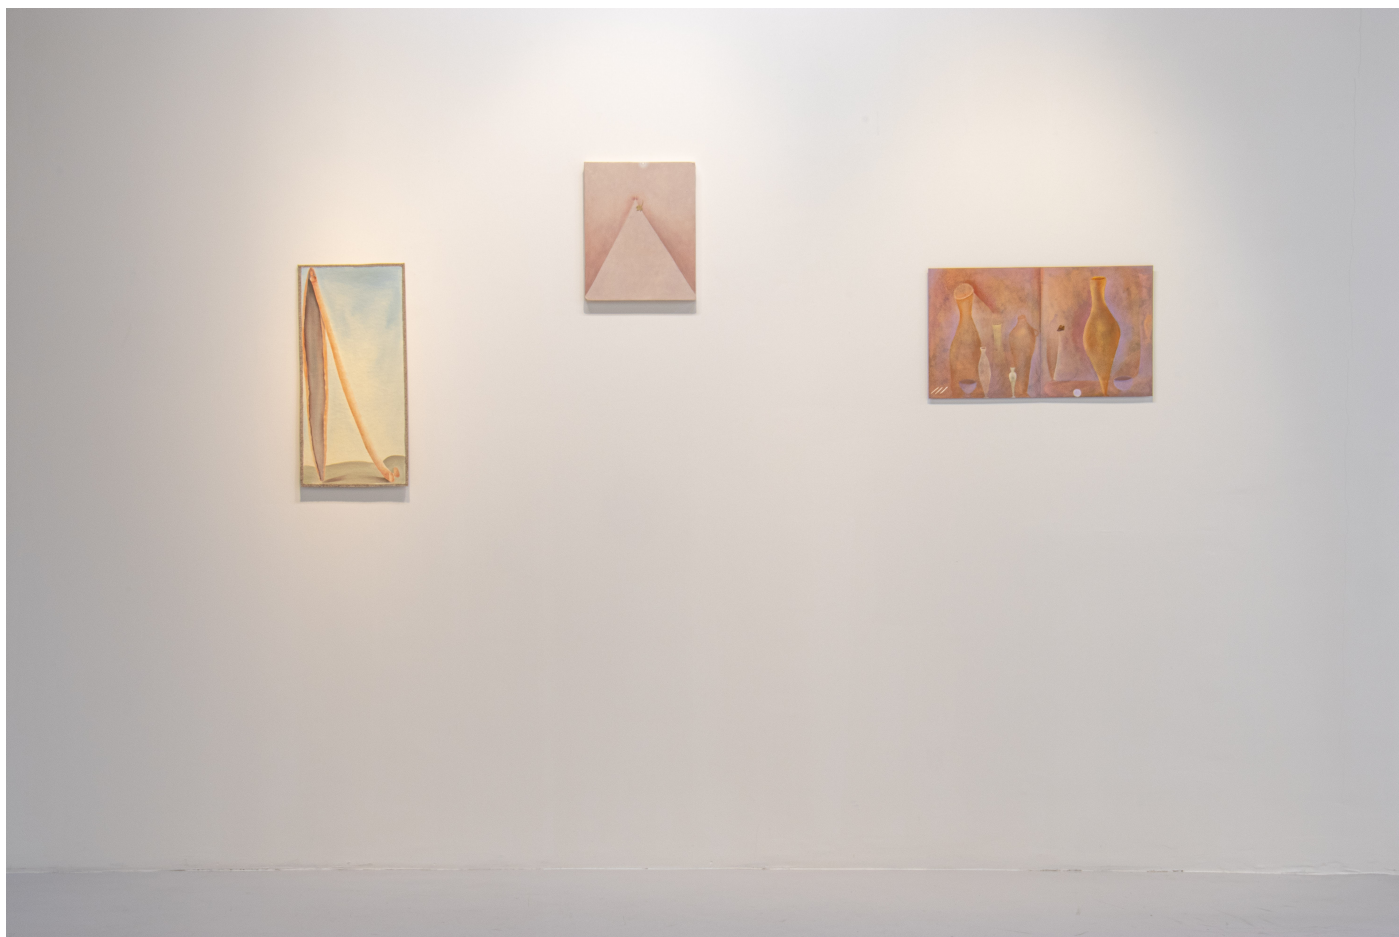

49.5 x 56 cm

Inv.# SDeP/P 190

Santiago de Paoli
Solo and Bricks, 2020
oil on felt fabric

51 x 64 cm

Inv.# SDeP/P 191

Santiago de Paoli
Solo and Bricks, 2020
oil on felt fabric

38 x 50 cm

Inv.# SDeP/P 186