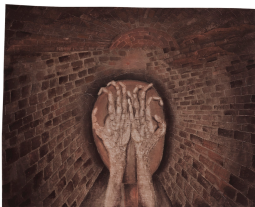

First floor

Santiago de Paoli
Solo and Bricks
2020
oil on felt fabric
51 x 64 cm,
Inv.# SDeP/P 191