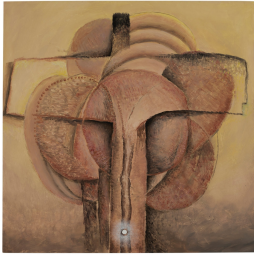

Santiago de Paoli
Yellow Cross
2020
oil on felt fabric
50 x 50 cm,
Inv.# SDeP/P 183