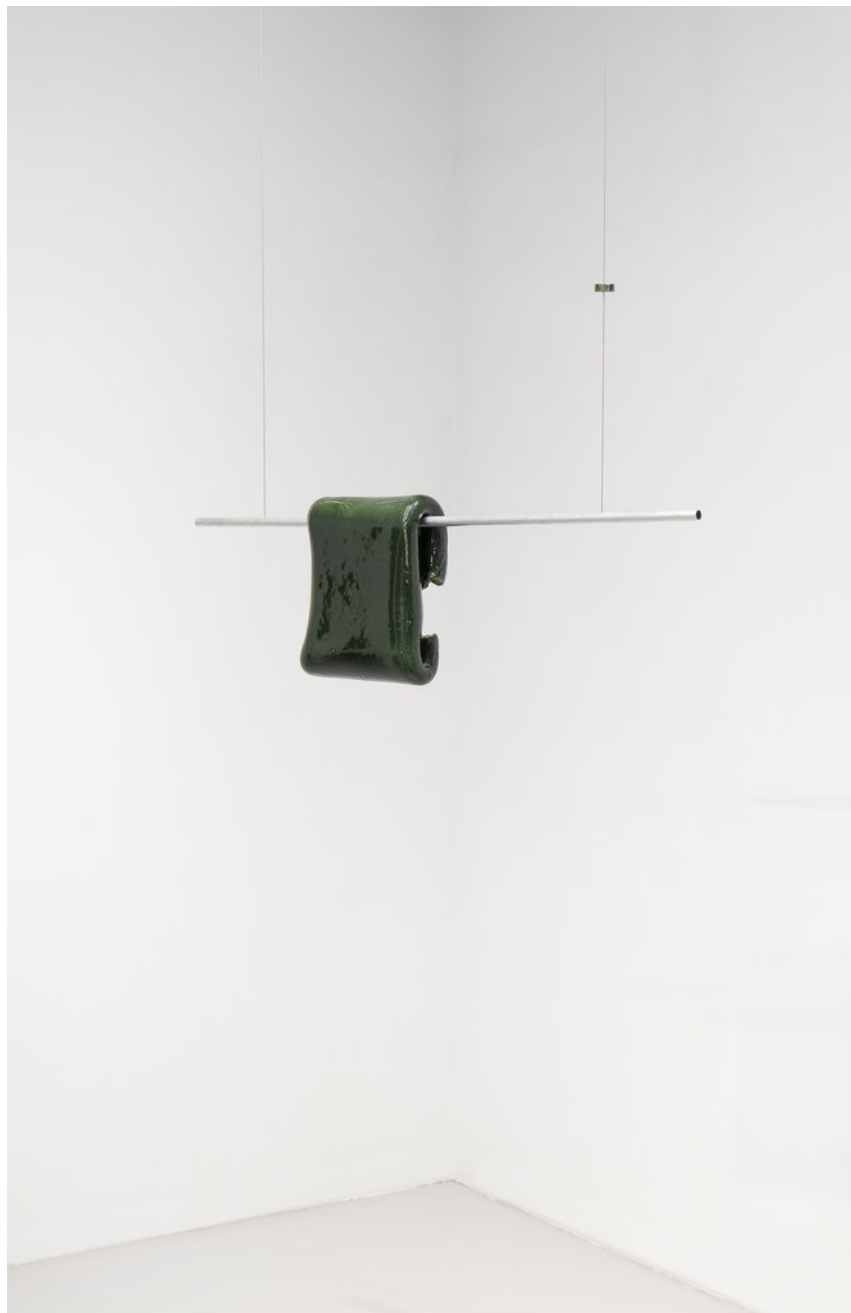

Katinka Bock

La lettre diplomatique, 2024

Inv.# BOC/S 714

glazed ceramic, aluminium, cable

Approx. 60 x 100 x 11 cm

Suspension installed at 160 cm from the floor