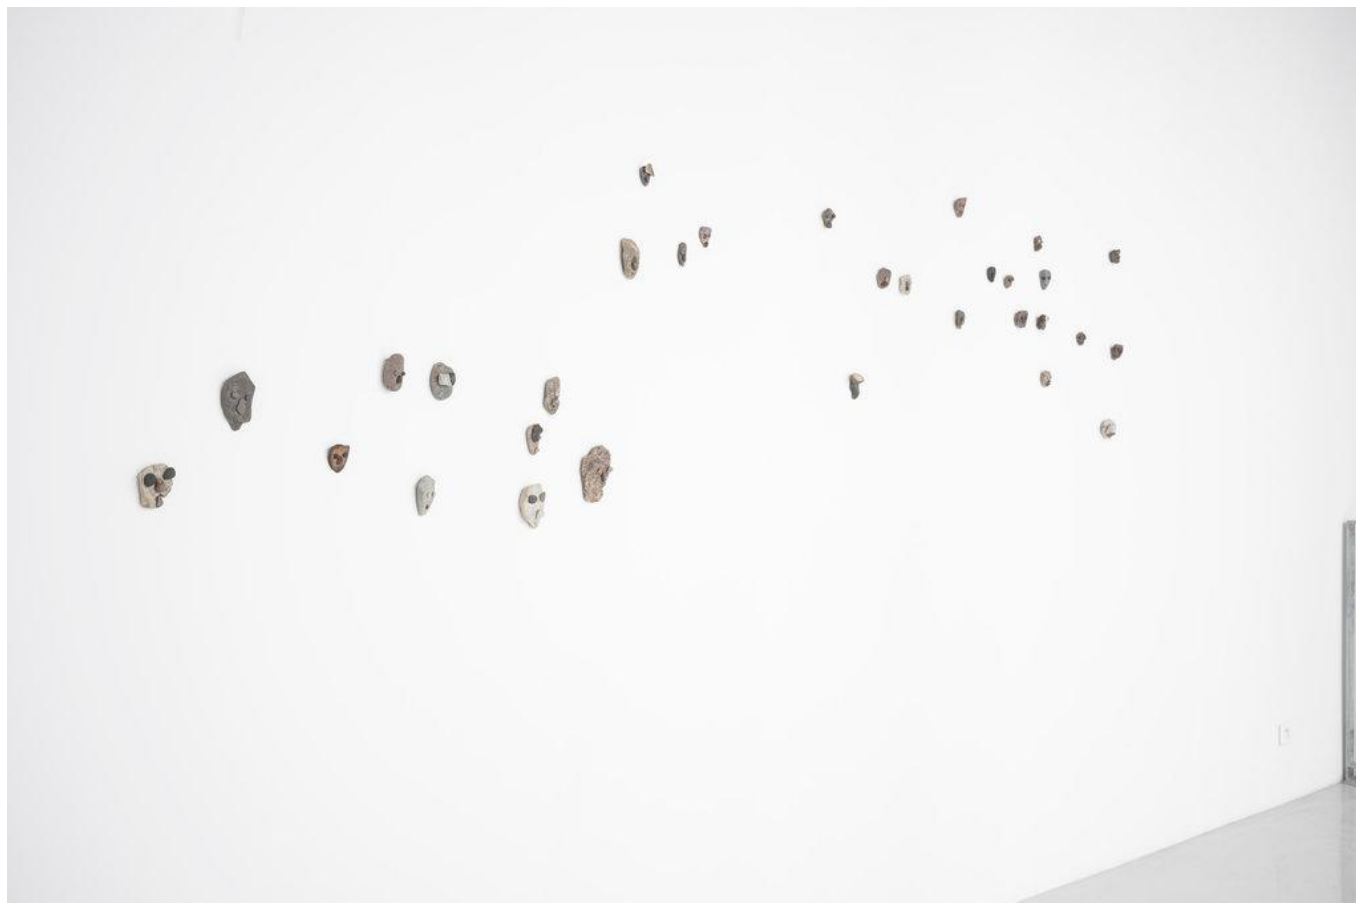

Prinz Gholam
Usedom, 2022
Inv.# PGH/S 10
stones and glue

31 elements
overall : approx. 70 x 325 cm
unique