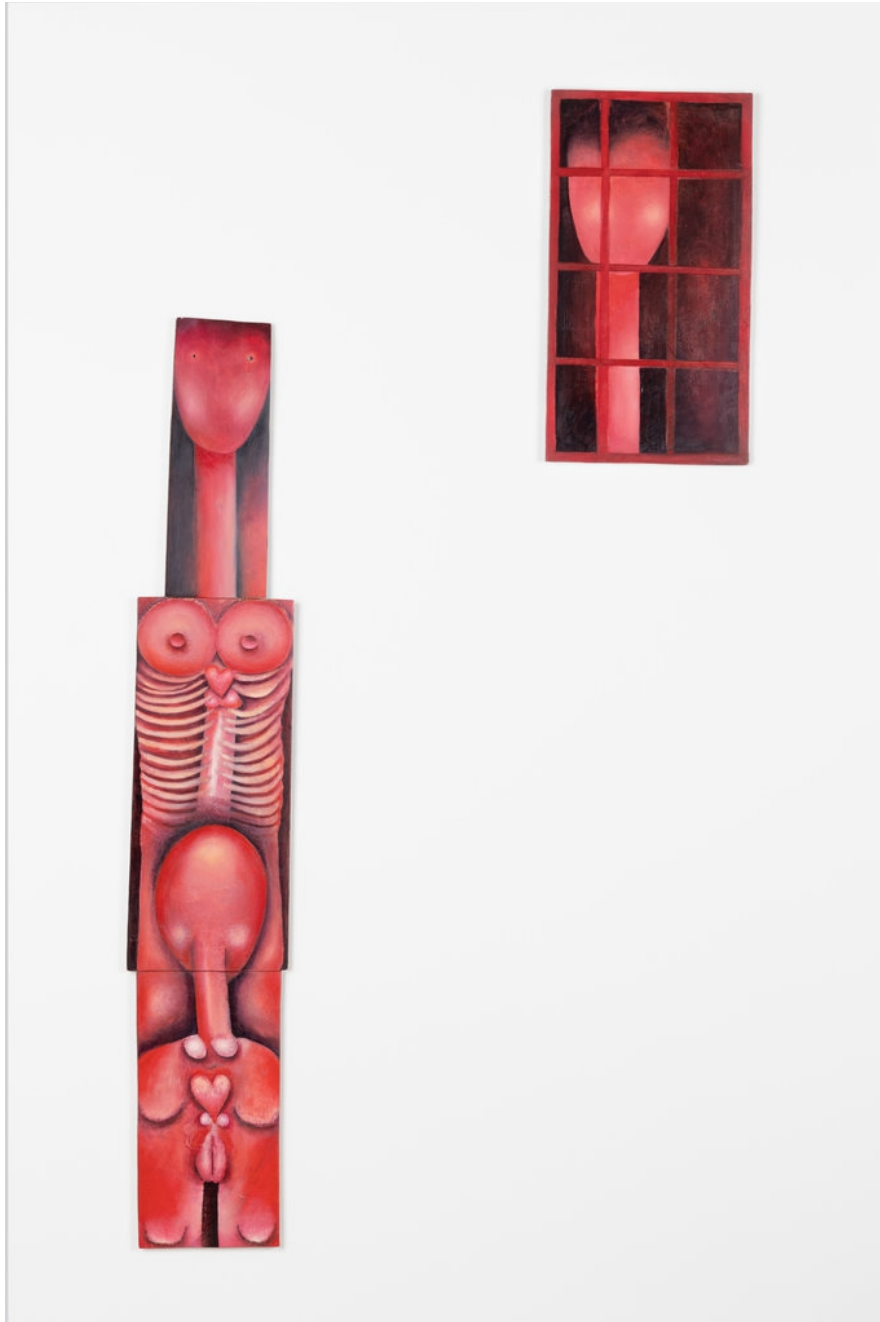

Santiago de Paoli
Inside outside, 2023
Inv.# SDeP/P 233
oil on wood

4 panels
1/4 : 35.5 x 13 cm
2/4 : 47 x 19.5 cm
3/4 : 35 x 18 cm
4/4 : 47.5 x 25.5 cm