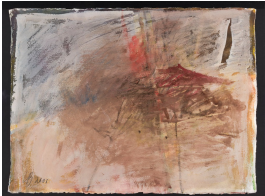

Works list

Colette Brunschwig & Claude Monet in Conversation

A solo show by Colette Brunschwig

Curated by Marjorie Micucci

Colette Brunschwig

Sans titre

2001

acrylic, pastel, colour pencil and watercolour on paper