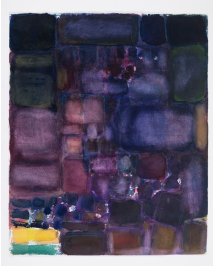

Colette Brunswick
Sans titre
1950
watercolor and colored pencil on paper
45.5 x 37.5 cm,
Inv.# CB/D 124