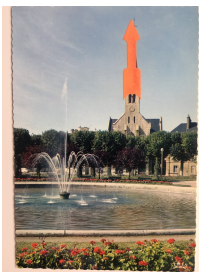

Marcelle Cahn
Sans titre
collage on postcard
15 x 10 cm approx.,
Inv.# CM/D 143