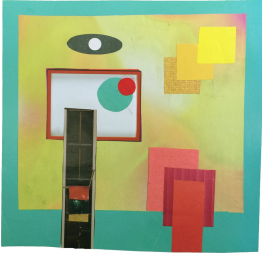

Elisabeth Wild
Untitled
2016
collage on paper
22 x 22.5 cm,
Inv.# ELWI/D 10